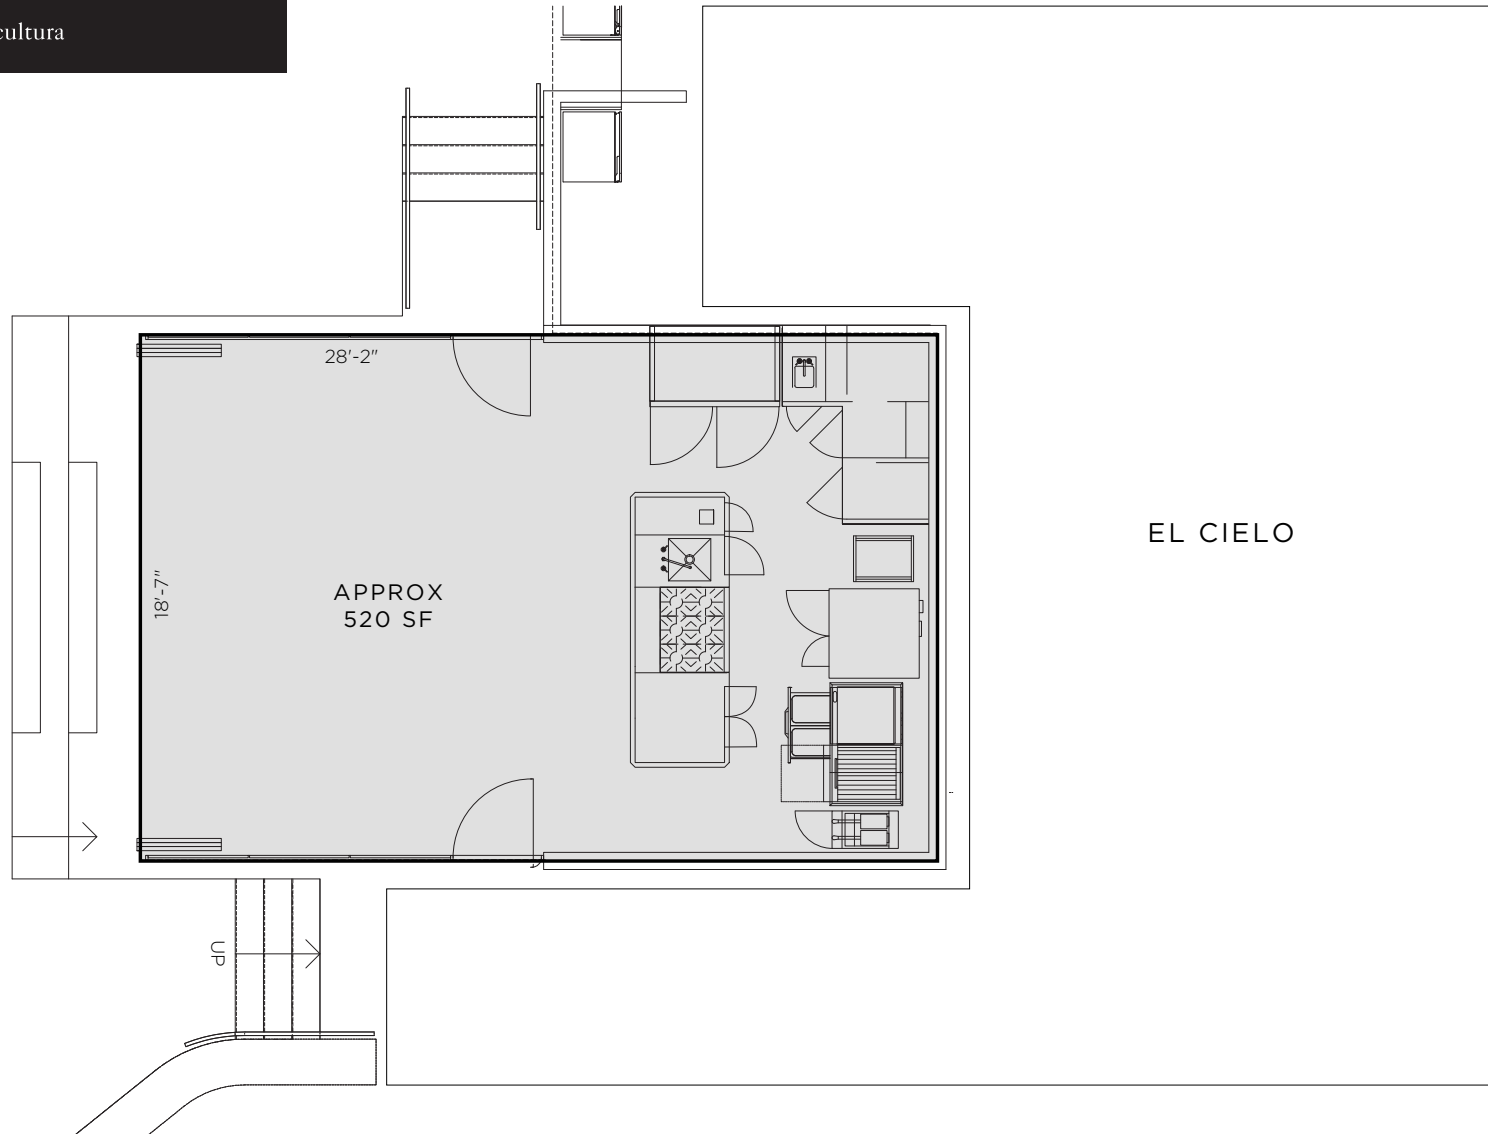

Galería

A PRIVATE EVENTS SPACE

1280 4TH ST NE
WASHINGTON, DC

LA COSECHA

mercado . arte . cultura

LA PLAZA

UP 2'

UP

EL CIELO