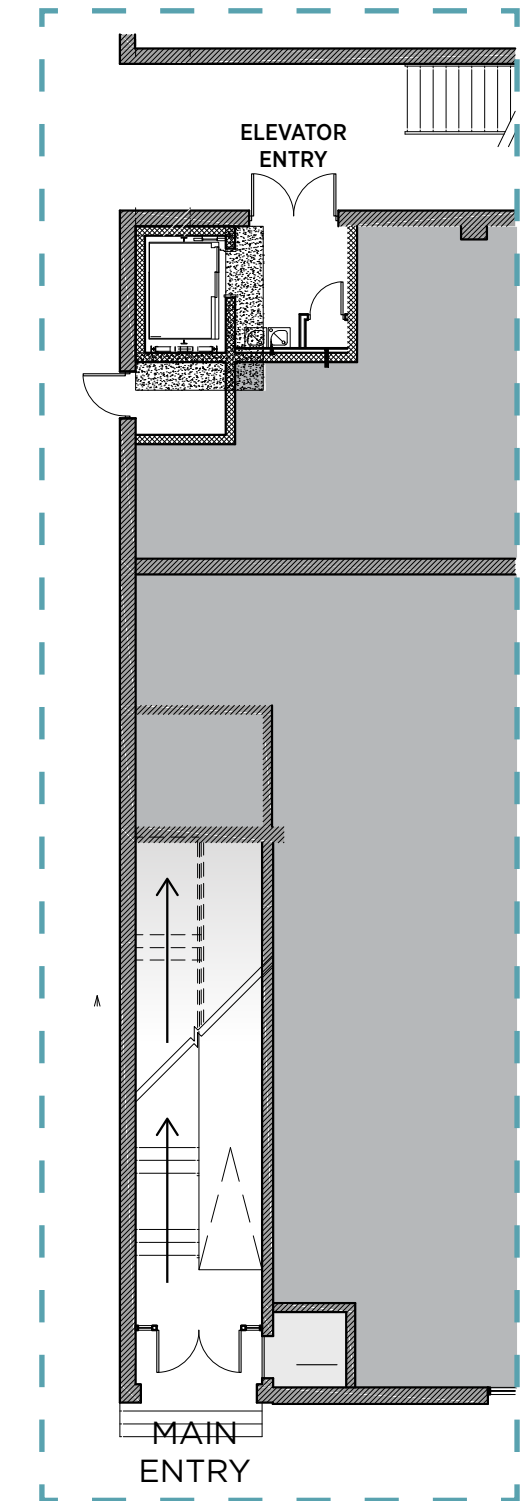

AUTOSHOP

416 MORSE ST NE,
WASHINGTON, DC 20002

2ND FLOOR

GROUND FLOOR