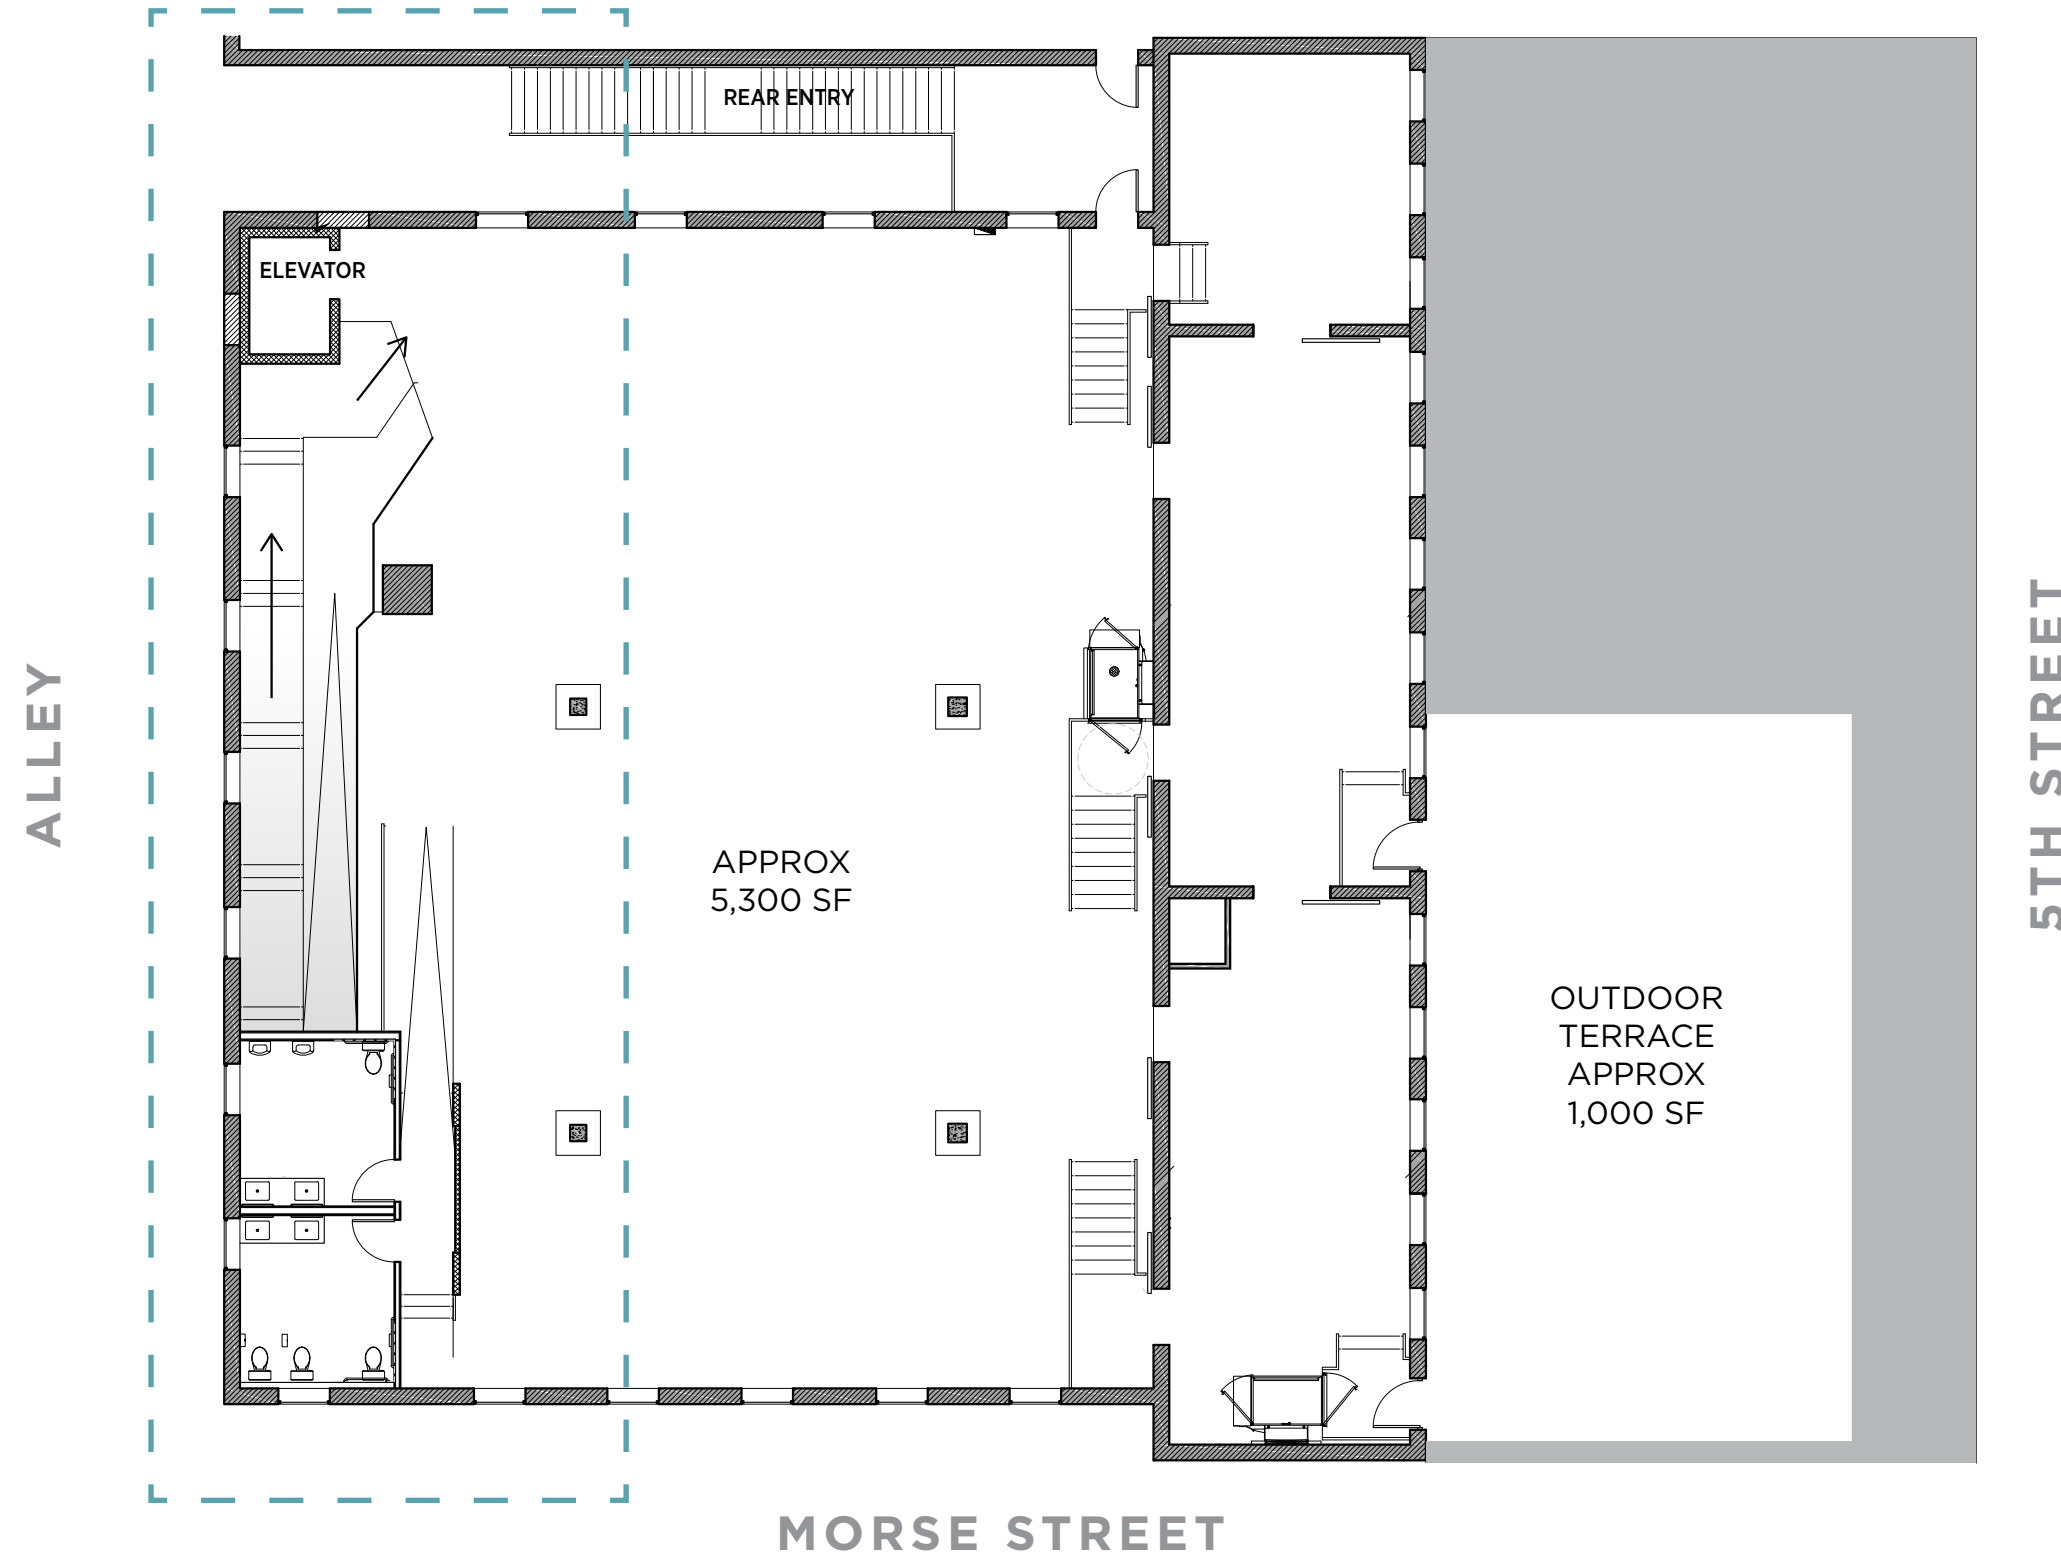

AUTOSHOP

416 MORSE ST NE,
WASHINGTON, DC 20002

2ND FLOOR

GROUND FLOOR